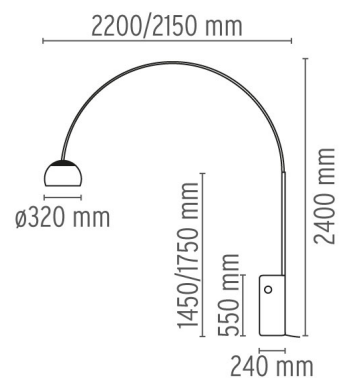

ARCO

Mounting	Floor
Lamps description	1 x 70W E27 HSGSA/S
Environment	Indoor
Finish	Marble
Technical description	Floor lamp providing direct light. White Carrara marble base. Satin-finish stainless steel telescopic stem. Pressed, polished and zapon-varnished aluminum swiveling and height-adjustable reflector.

ELECTRICAL

Emergency	Without
Voltage (V)	230

PHYSICAL

Supply	Power cord
Cord length(mm)	2700
Construction material	Aluminum, Marble
Weight (kg)	63.8

Arco

designed by Achille & Pier Giacomo Castiglioni

Floor lamp providing direct light

● F0300000 Marble

DIMENSIONS

CERTIFICATIONS

IP
20

Arco . Lamps

HSGSA/S 70W

Lamp Watt:
70 W

Lamp category:
Incandescent

Socket:
E27

Lamp type:
HSGSA/S

Arco

designed by Achille & Pier Giacomo Castiglioni

Floor lamp providing direct light

● F0300000 Marble

DIMENSIONS

CERTIFICATIONS