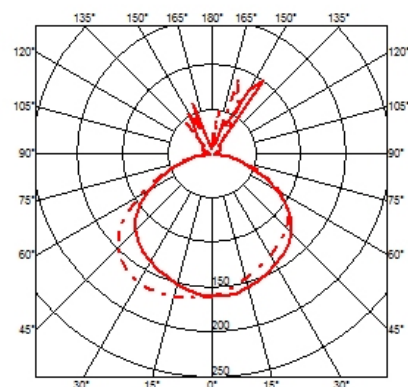

● F0300000 Marble

DIMENSIONS

CERTIFICATIONS

IP
20

Arco . Lamps

HSGSA/S 70W

Lamp Watt:
70 W

Lamp category:
Incandescent