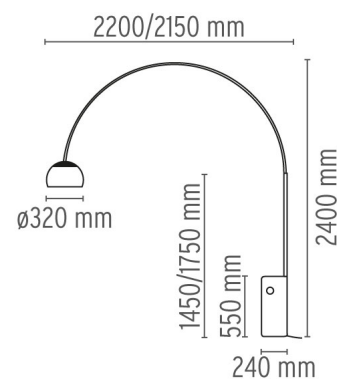

ARCO

Mounting	Floor
Lamps description	1 x 70W E27 HSGSA/S
Environment	Indoor
Finish	Marble
Technical description	Floor lamp providing direct light. White Carrara marble base. Satin-finish stainless steel telescopic stem. Pressed, polished and zapon-varnished aluminum swiveling and height-adjustable reflector.

ELECTRICAL

Emergency	Without
Voltage (V)	230

PHYSICAL

Supply	Power cord
Cord length(mm)	2700
Construction material	Aluminum, Marble
Weight (kg)	63.8

Arco

designed by Achille & Pier Giacomo Castiglioni

Floor lamp providing direct light

● F0300000 Marble

DIMENSIONS

CERTIFICATIONS

IP
20

Arco . Lamps

HSGSA/S 70W

Lamp Watt:
70 W

Lamp category:
Incandescent

Socket:
E27

Lamp type:
HSGSA/S

Arco

designed by Achille & Pier Giacomo Castiglioni

Floor lamp providing direct light

● F0300000 Marble

DIMENSIONS

CERTIFICATIONS